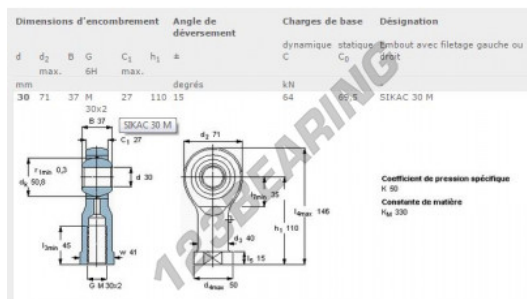

SI Rod end SIKAC30-M-SKF - SIKAC30-M-SKF

<https://www.123bearing.eu/bearing-housing/rod-end/si/sikac30-m-skf>

PRODUCT FEATURES

Brand	SKF
N° Ean13	7316570771299
Inside diameter	30 mm
Outside diameter	71 mm
Thickness	37 mm
Type	-
Packaging	-