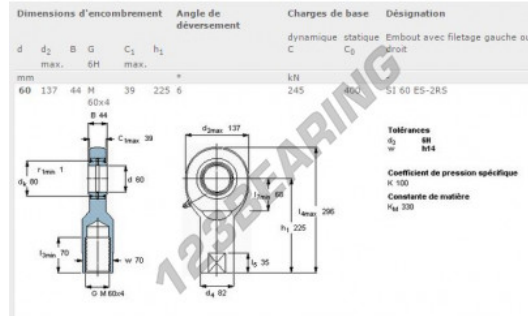

SI Rod end SI60-ES-2RS-SKF - SI60-ES-2RS-SKF

<https://www.123bearing.eu/bearing-housing/rod-end/si/si60-es-2rs-skf>

PRODUCT FEATURES

Brand	SKF
N° Ean13	7316571099378
Inside diameter	60 mm
Outside diameter	137 mm
Thickness	44 mm
Type	-
Weight	5500 g
Lubrication	-
Packaging	-
Standard	-