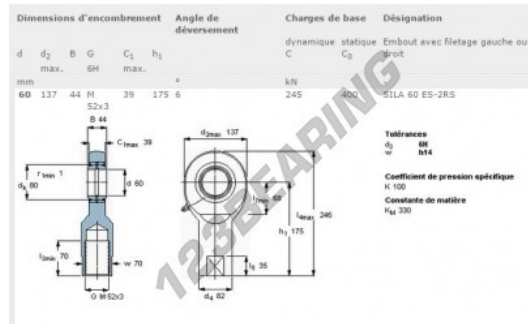

## SI Rod end SILA60-ES-2RS-SKF - SILA60-ES-2RS-SKF

<https://www.123bearing.eu/bearing-housing/rod-end/si/sila60-es-2rs-skf>

### PRODUCT FEATURES

Brand	SKF
N° Ean13	7316570105223
Inside diameter	60 mm
Outside diameter	137 mm
Thickness	44 mm
Type	-
Weight	6300 g
Lubrication	-
Packaging	-
Standard	-

[contact@123bearing.eu](mailto:contact@123bearing.eu)