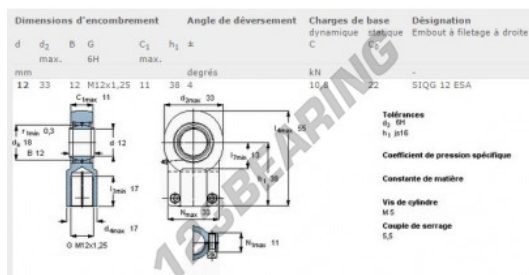

## TAPR Rod end SIQG12-ESA-SKF - SIQG12-ESA-SKF

<https://www.123bearing.eu/bearing-housing/rod-end/tapr/siqg12-esa-skf>

### PRODUCT FEATURES

Brand	SKF
N° Ean13	7316577056788
Inside diameter	12 mm
Outside diameter	33 mm
Thickness	12 mm
Type	-
Weight	110 g
Packaging	-

[contact@123bearing.eu](mailto:contact@123bearing.eu)

+33 359 36 04 90