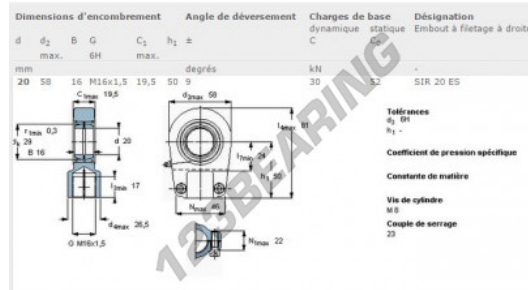

TAPR Rod end SIR20-ES-SKF - SIR20-ES-SKF

<https://www.123bearing.eu/bearing-housing/rod-end/tapr/sir20-es-skf>

PRODUCT FEATURES

Brand	SKF
N° Ean13	7316577003638
Inside diameter	20 mm
Inside diameter	0.787" inch
Outside diameter	58 mm
Outside diameter	2.283" inch
Thickness	16 mm
Thickness	0.63" inch
Type	TAPR
Packaging	1