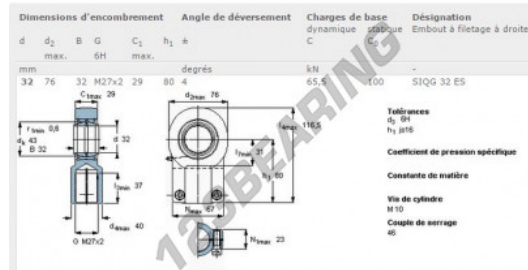

TAPR Rod end SIQG32-ES-SKF - SIQG32-ES-SKF

<https://www.123bearing.eu/bearing-housing/rod-end/tapr/siqg32-es-skf>

PRODUCT FEATURES

Brand	SKF
N° Ean13	7316577295149
Inside diameter	32 mm
Outside diameter	76 mm
Thickness	32 mm
Type	TAPR
Packaging	1