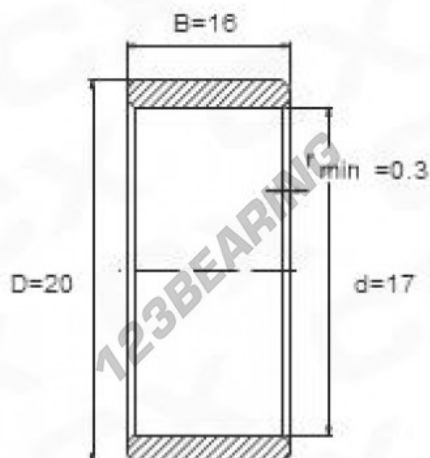

## Inner ring IR17-20-16 - IR17-20-16

<https://www.123bearing.eu/bearing-housing/needle-roller-bearing/inner-ring/ir17-20-16>

### PRODUCT FEATURES

Brand	GEN
Inside diameter	17 mm
Outside diameter	20 mm
Thickness	16 mm
Type	IR
Weight	11 g
Packaging	1

[contact@123bearing.eu](mailto:contact@123bearing.eu)

+33 359 36 04 90

CRT4 de Lesquin 60 Rue Du Haut De Sainghin 59273 Fretin FRANCE