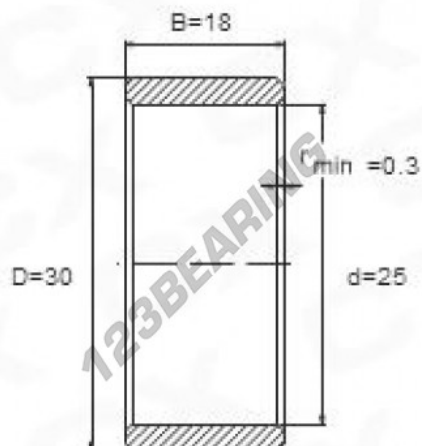

## Inner ring IR25-30-18 - IR25-30-18

<https://www.123bearing.eu/bearing-housing/needle-roller-bearing/inner-ring/ir25-30-18>

### PRODUCT FEATURES

Brand	GEN
Inside diameter	25 mm
Outside diameter	30 mm
Thickness	18 mm
Type	IR
Weight	29 g
Packaging	1

[contact@123bearing.eu](mailto:contact@123bearing.eu)

+33 359 36 04 90

CRT4 de Lesquin 60 Rue Du Haut De Sainghin 59273 Fretin FRANCE