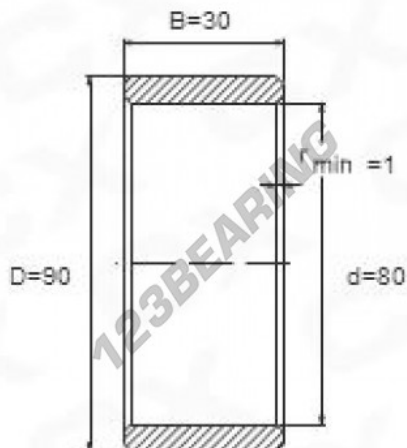

Inner ring IR80-90-30 - IR80-90-30

<https://www.123bearing.eu/bearing-housing/needle-roller-bearing/inner-ring/ir80-90-30>

PRODUCT FEATURES

Brand	GEN
Inside diameter	80 mm
Inside diameter	3.15" inch
Outside diameter	90 mm
Outside diameter	3.543" inch
Thickness	30 mm
Thickness	1.181" inch
Type	IR
Weight	305 g
Packaging	1
Standard	No standard