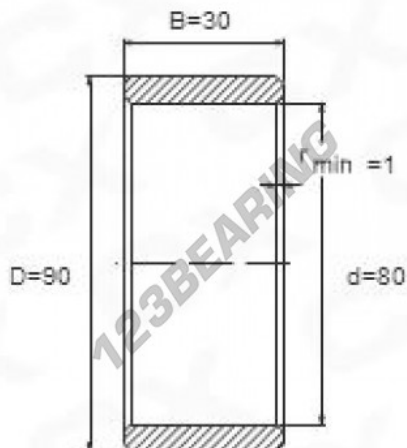

Inner ring IR80-90-30 - IR80-90-30

<https://www.123bearing.eu/bearing-housing/needle-roller-bearing/inner-ring/ir80-90-30>

PRODUCT FEATURES

Brand	GEN
Inside diameter	80 mm
Outside diameter	90 mm
Thickness	30 mm
Type	IR
Weight	305 g
Packaging	1
Standard	No standard