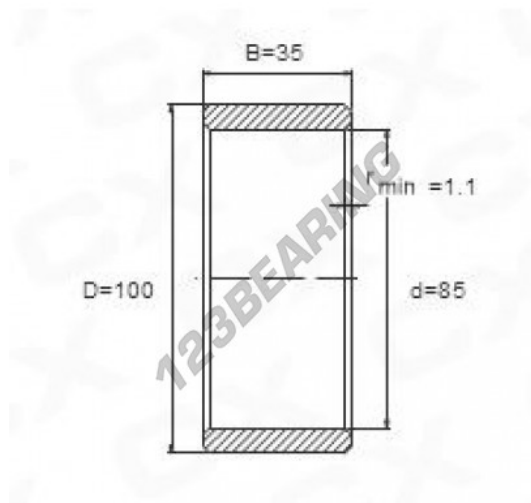

Inner ring IR85-100-35 - IR85-100-35

<https://www.123bearing.eu/bearing-housing/needle-roller-bearing/inner-ring/ir85-100-35>

PRODUCT FEATURES

Brand	GEN
Inside diameter	85 mm
Outside diameter	100 mm
Thickness	35 mm
Type	IR
Weight	578 g
Packaging	1