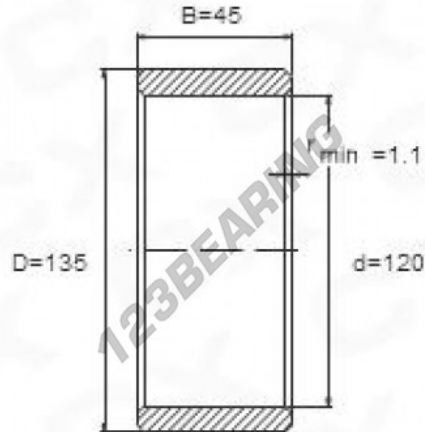

## Inner ring IR120-135-45 - IR120-135-45

<https://www.123bearing.eu/bearing-housing/needle-roller-bearing/inner-ring/ir120-135-45>

### PRODUCT FEATURES

Brand	GEN
Inside diameter	120 mm
Outside diameter	135 mm
Thickness	45 mm
Type	IR
Packaging	1

[contact@123bearing.eu](mailto:contact@123bearing.eu)

+33 359 36 04 90

CRT4 de Lesquin 60 Rue Du Haut De Sainghin 59273 Fretin FRANCE