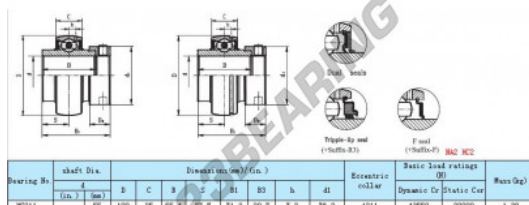

Housed bearing accessorie HC211 - HC211

<https://www.123bearing.eu/bearing-housing/housed-bearing/accessories/hc211>

PRODUCT FEATURES

Brand	GEN
Inside diameter	55 mm
Outside diameter	100 mm
Thickness	25 mm
Tightening	Eccentric locking ring
Packaging	1