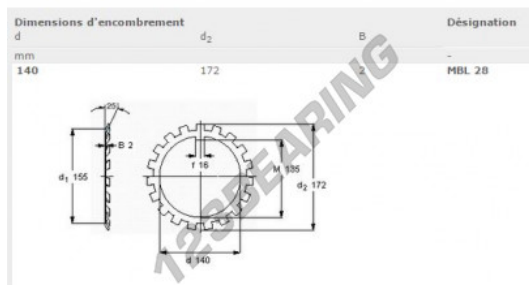

### PRODUCT FEATURES

|                  |               |
|------------------|---------------|
| Brand            | SKF           |
| N° Ean13         | 7316571081526 |
| Inside diameter  | 140 mm        |
| Outside diameter | 172 mm        |
| Thickness        | 2 mm          |
| Packaging        | 1             |