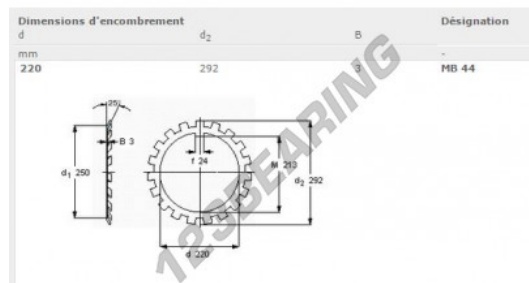

Lock washer MB44-SKF - MB44-SKF

<https://www.123bearing.eu/accessories/washer/lock-washer/mb44-skf>

PRODUCT FEATURES

Brand	SKF
N° Ean13	7316577011787
Inside diameter	220 mm
Outside diameter	292 mm
Thickness	3 mm
Packaging	1