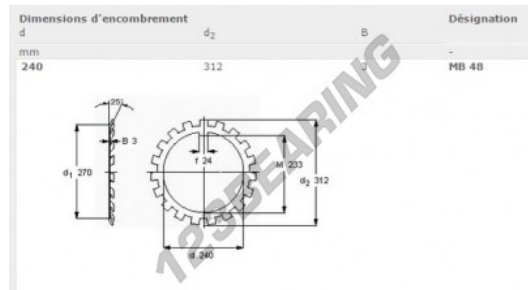

Lock washer MB48-SKF - MB48-SKF

<https://www.123bearing.eu/accessories/washer/lock-washer/mb48-skf>

PRODUCT FEATURES

Brand	SKF
N° Ean13	7316577001405
Inside diameter	240 mm
Outside diameter	312 mm
Thickness	3 mm
Packaging	1