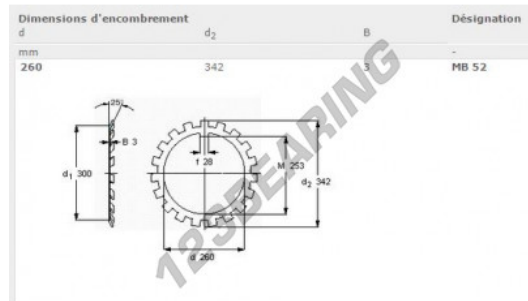

Lock washer MB52-SKF - MB52-SKF

<https://www.123bearing.eu/accessories/washer/lock-washer/mb52-skf>

PRODUCT FEATURES

Brand	SKF
N° Ean13	7316577001412
Inside diameter	260 mm
Outside diameter	342 mm
Thickness	3 mm
Weight	670 g
Packaging	1