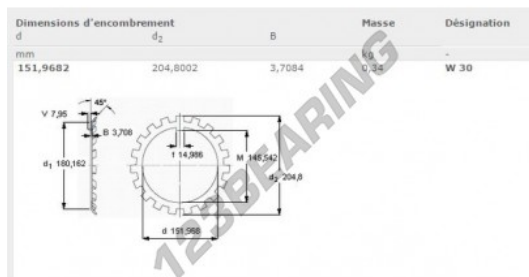

Lock washer W30-SKF - W30-SKF

<https://www.123bearing.eu/accessories/washer/lock-washer/w30-skf>

PRODUCT FEATURES

Brand	SKF
N° Ean13	7316576676222
Inside diameter	151.96 mm
Outside diameter	204.8 mm
Thickness	3.7 mm
Packaging	1