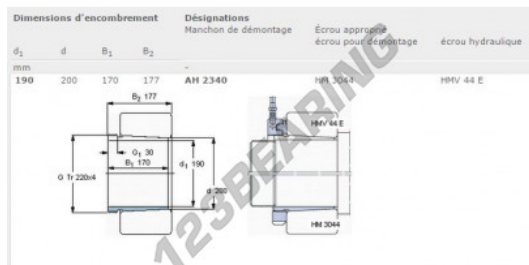

Sleeve AH2340-SKF - AH2340-SKF

<https://www.123bearing.eu/accessories/sleeve/ah2340-skf>

PRODUCT FEATURES

Brand	SKF
N° Ean13	7316577114242
Inside diameter	190 mm
Outside diameter	200 mm
Thickness	170 mm
Weight	6783 g
Packaging	1