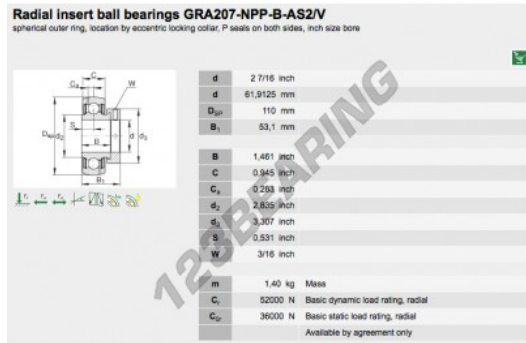

## Housed bearing accessorie GRA207-NPP-B-AS2-V-INA - GRA207-NPP-B-AS2-V-INA

<https://www.123bearing.eu/bearing-housing/housed-bearing/accessories/gra207-npp-b-as2-v-ina>

### PRODUCT FEATURES

Brand	INA
N° Ean13	3663952307473
Inside diameter	61.91 mm
Outside diameter	110 mm
Thickness	53.1 mm
Packaging	1

[contact@123bearing.eu](mailto:contact@123bearing.eu)

+33 359 36 04 90