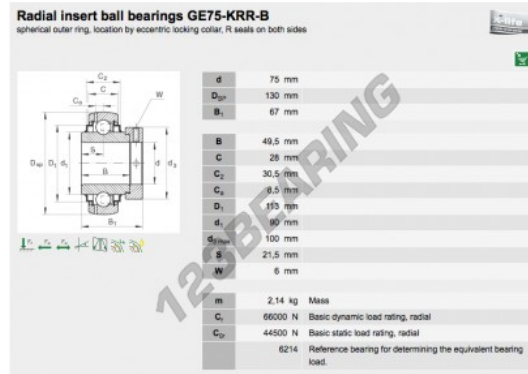

Housed bearing accessorie GE75-KRR-B-INA - GE75-KRR-B-INA

<https://www.123bearing.eu/bearing-housing/housed-bearing/accessories/ge75-krr-b-ina>

PRODUCT FEATURES

Brand	INA
N° Ean13	4012802794991
Inside diameter	75 mm
Outside diameter	130 mm
Thickness	67 mm
Weight	2106 g
Packaging	1